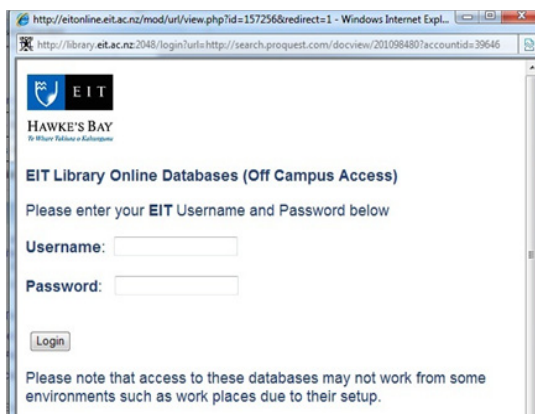

Access Library Resources via EIT Online (off-campus)

1. Log in to EIT Online and browse to your course.

2. Click on the electronic resource on your course.

3. A log in screen will appear. It will prompt you to login again as you are trying to retrieve a resource from outside of the EIT campus. Use your current EIT username and password. Click 'Login'.