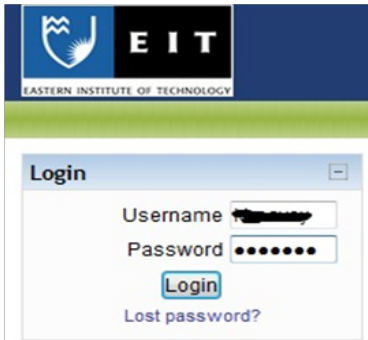

Access Library Resources via EIT Online (off-campus)

1. Log in to EIT Online and browse to your course.

2. Click on the electronic resource on your course.

3. A log in screen will appear. It will prompt you to login again as you are trying to retrieve a resource from outside of the EIT campus. Use your current EIT username and password. Click 'Login'.