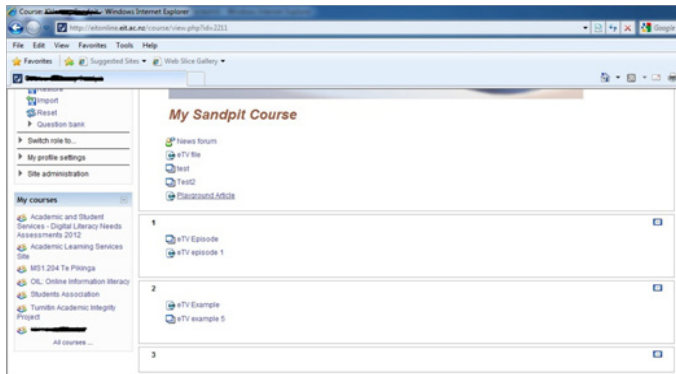

Access Library Resources via EIT Online (off-campus)

1. Log in to EIT Online and browse to your course.

2. Click on the electronic resource on your course.

3. A log in screen will appear. It will prompt you to login again as you are trying to retrieve a resource from outside of the EIT campus. Use your current EIT username and password. Click 'Login'.