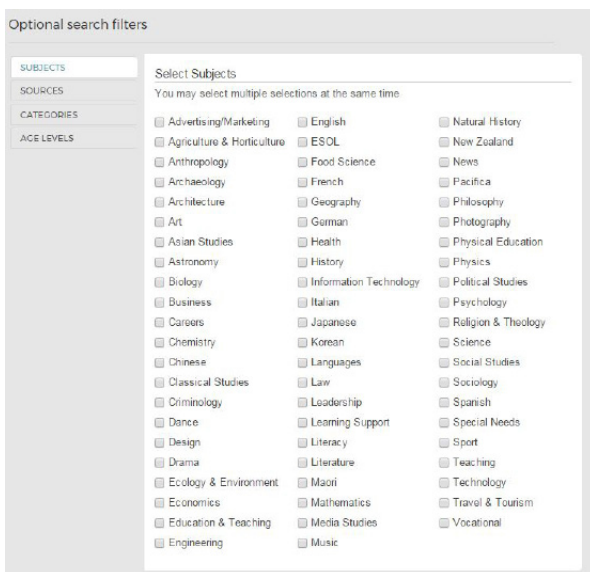

Need a Login?

You may be able to get a login automatically to eTV.

REGISTER NOW

Want more information?

974 8000 ext 6045

twist@eit.ac.nz

Now you have access to eTV.

6. To search the eTV database click the search button. Enter the title of the programme you are looking for.

Search keywords

SEARCH NOW

You can use the search filters to refine your search results, and there is an option save videos to your 'My Favourites'.

Visit <http://www.etv.org.nz/eTV4Help/> for further help.