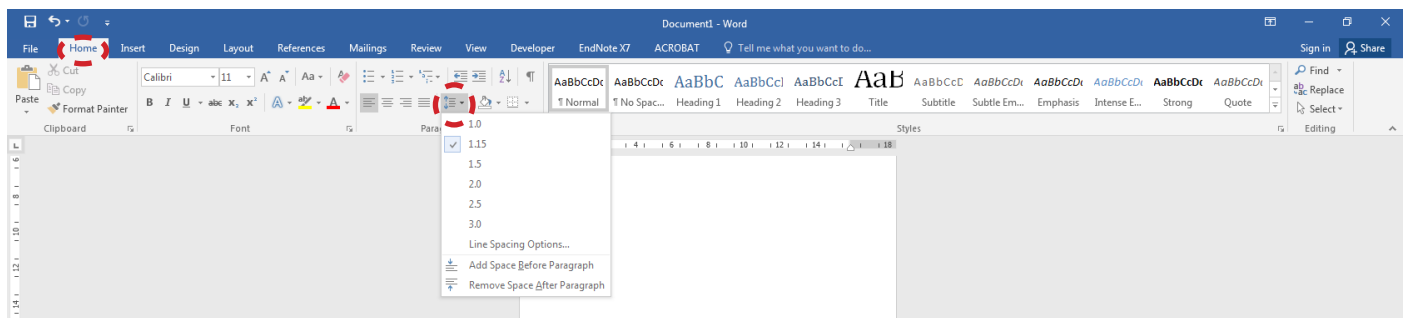

Microsoft Word 2016

Line Spacing

Line Spacing

Line spacing determines the amount of space between each line space; you can set the line spacing before you start to type OR you can highlight selected text and change the line spacing.

Home << Line Spacing icon

This is single line spacing This is single line spacing This is single line spacing	This is double (2.0) line spacing This is double (2.0) line spacing This is double (2.0) line spacing
This is 1.15 line spacing This is 1.15 line spacing This is 1.15 line spacing	This is 2.5 line spacing This is 2.5 line spacing This is 2.5 line spacing
This is 1.5 line spacing This is 1.5 line spacing This is 1.5 line spacing	This is 3.0 line spacing This is 3.0 line spacing This is 3.0 line spacing